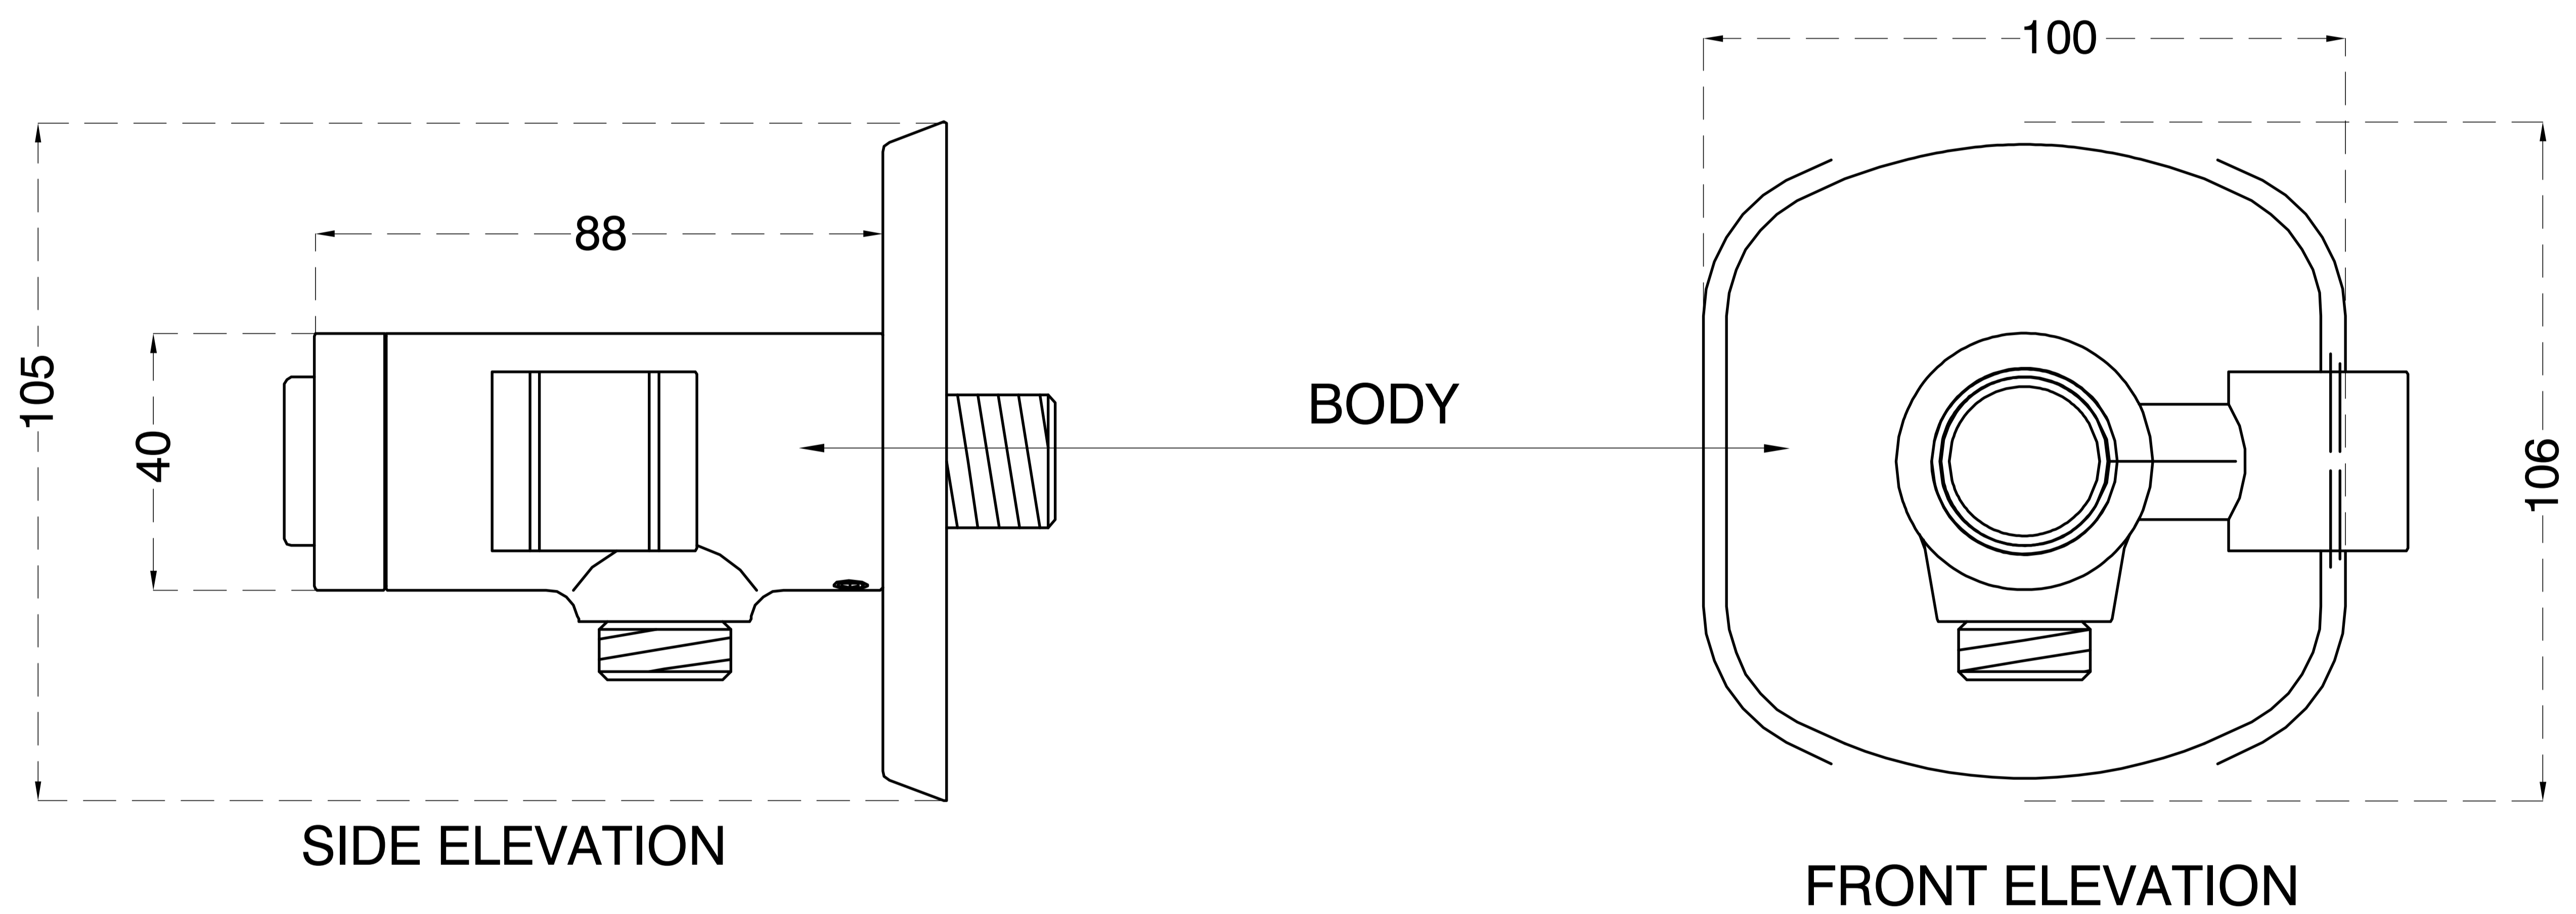

# Wall-Outlet with Click-Select™ Technology

Product Code : 1426

## Technical Drawing

All dimension are in **mm**